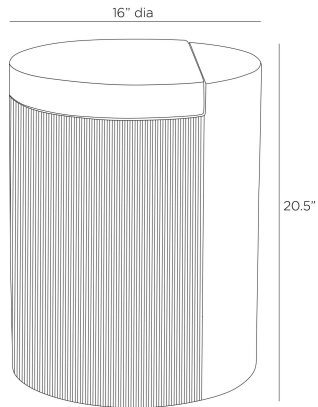

ARTERIOS

CELESTINE ACCENT TABLE

FA114
White, Marble

Mixing white marble, antique brass clad and ebony mango wood to eye-catching effect, we designed a simple column table with an artisanal edge. Scored details and sliced planes further highlight this piece's simplicity and luxury. Finish will vary.

APPEARANCE

Materials	Marble, Brass, Wood
Finishes	White, Antique Brass, Ebony
Finish Will Vary	Yes
Top Coat/Sealant	Yes

DIMENSIONS

Overall	Dia: 16.0 in x H: 20.5 in
Foot Print	Dia: 16.0 in
Table Top	W: 12 in x D: 16 in x H: 2 in
Diagonal Dimensions	W: 26 in

SHIPPING

Shipping Requirements	Truck Ship
Product Weight	50.4 lbs
Gross Weight 1	26.5 lbs
Gross Weight 2	36.0 lbs
Shipping Box 1	W: 6.5 in x D: 19.5 in x H: 19.5 in
Shipping Box 2	W: 23.0 in x D: 19.0 in x H: 19.0 in