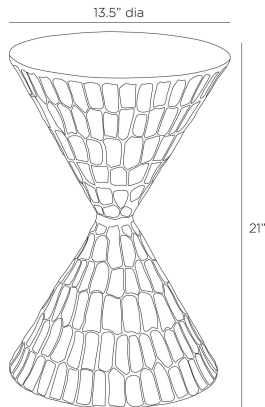

ARTERIOS

CASTANZA ACCENT TABLE

FA113
Antique Brass, Aluminum

Our cast aluminum accent table is dynamically tapered and finished with a hammered, feathered texture and shining antique brass finish. With a shape inspired by an hourglass, the substantial base and smooth top were designed to enhance any seating area with texture and shine. Finish will vary.

APPEARANCE

Materials	Aluminum
Finishes	Antique Brass
Finish Will Vary	Yes
Top Coat/Sealant	Yes

DIMENSIONS

Overall	Dia: 13.5 in x H: 21 in
Foot Print	Dia: 13.5 in
Diagonal Dimensions	W: 25 in

SHIPPING

Product Weight	18.0 lbs
Gross Weight 1	27.12 lbs
Shipping Box 1	W: 23.5 in x D: 19.0 in x H: 19.0 in