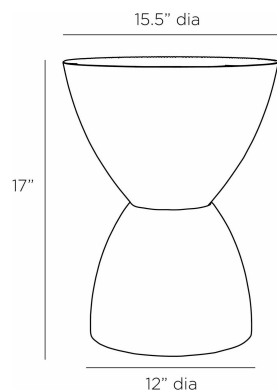

ARTERIOS

YUNJAE ACCENT TABLE

FAI09
Dim Gray, Leather

A stacked table makes the most of shades both sculptural and textural. Wrapped in dim gray leather atop a stone leather base, it is finished with precise topstitching for visual interest. This modern form is even better when paired. Leather will vary.

APPEARANCE

Materials	Leather, Leather
Finishes	Dim Gray, Stone
Finish Will Vary	Yes
Top Coat/Sealant	No

DIMENSIONS

Overall	Dia: 15.5 in x H: 17 in
Foot Print	Dia: 12.0 in
Diagonal Dimensions	W: 22 in

SHIPPING

Product Weight	52.6 lbs
Gross Weight 1	63.06 lbs
Shipping Box 1	W: 18.9 in x D: 18.9 in x H: 22 in

ADDITIONAL INFO

Disclaimers	This piece is made with genuine leather. The variations in color are a natural characteristic of leather and may increase over time, adding to the individuality of your item. Please keep this away from prolonged intense sunlight, heat and humidity.

CONTRACT

Contract Suitability	Contract Suitable As Is
Tilt Test Degrees	12 Degrees

SWATCHES

T44SW	4x4 Swatch: Stone Leather
T49SW	4x4 Swatch: Dim Gray Leather