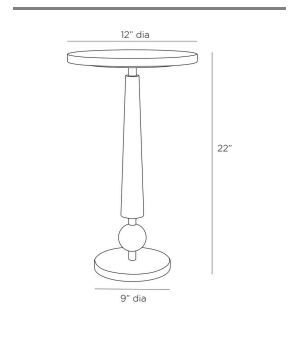

VALARI ACCENT TABLE

FAI03
Ivory
H: 22 IN
Dia: 12.0 IN

Diminutive yet dynamic, the Valari drink table is lavished in a contrasting composition of materials. The mixed-media table is cleverly designed with a tapered ivory leather post that supports a black marble top. A bronze iron plate base with a graphic ball detail completes the imaginative table. Finish will vary.