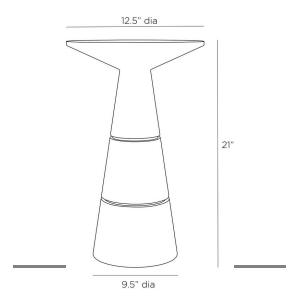

VERWALL ACCENT TABLE

FAC01  
 Charcoal  
 H: 21 IN  
 Dia: 12.5 IN

Alongside a lounge chair or as a pair flanking a sofa, the shapely and solid Verwall accent table grounds any seating arrangement. The tapered, charcoal, glass stone base is detailed with an inlay of antique-brass steel, for a fractal effect. Finish will vary.