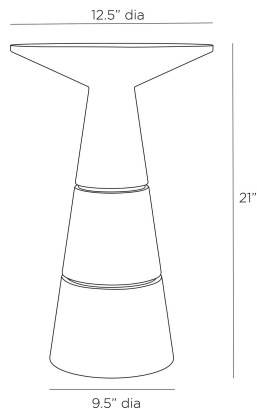

ARTERIOS

VERWALL ACCENT TABLE

FAC01
Charcoal, Glass Stone

Alongside a lounge chair or as a pair flanking a sofa, the shapely and solid Verwall accent table grounds any seating arrangement. The tapered, charcoal, glass stone base is detailed with an inlay of antique-brass steel, for a fractal effect. Finish will vary.

APPEARANCE

Materials	Glass Stone, Steel
Finishes	Charcoal, Antique Brass
Finish Will Vary	Yes
Top Coat/Sealant	No

DIMENSIONS

Overall	Dia: 12.5 in x H: 21 in
Foot Print	Dia: 9.5 in

SHIPPING

Product Weight	48.0 lbs
Gross Weight 1	52.0 lbs
Shipping Box 1	W: 25.25 in x D: 16.88 in x H: 17.0 in