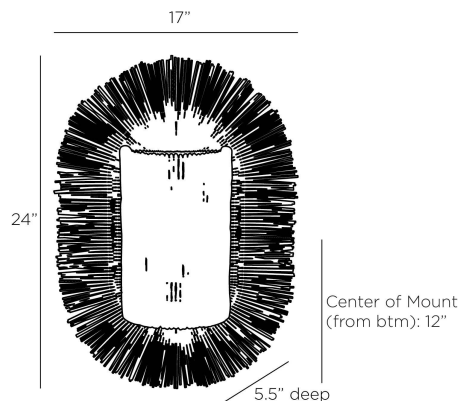

ARTERIO RS

ALEXIA SCONCE

DWS04
Natural, Coconut

A sunburst silhouette of abaca creates a bold statement of sustainable materials. Fringed with a flourish, this fixture is topped with a rattan dome woven of coco rib and natural abaca in a striped motif. Organically alluring, the unique weave of the Alexia bounces beautiful light across any space. Finish will vary.

APPEARANCE

Materials	Coconut, Abaca
Finishes	Natural, Natural
Finish Will Vary	Yes
Top Coat/Sealant	No

DIMENSIONS

Overall	W: 17 in x D: 5.5 in x H: 24 in
Backplate	D: 1 in x Dia: 5.0 in
Wall Sconce Hanging Orientation	Horizontal and Vertical
Center of Mount from Bottom	H: 12 in

WIRING

Wire Rating	Indoor Only
Cord	0.5 FT, Black/White, SVT
Socket	2, Type B - E12
Suggested Bulb Type	B8
Maximum Wattage	40.0
Voltage	110-120 V

CERTIFICATIONS & COMPLIANCY

Certifications	Middle East, European Union, United Kingdom, Australia, Mexico, United States, Canada
Compliance	RoHS, UL/ETL, CB

SHIPPING

Product Weight	3.6 lbs
Gross Weight 1	8.0 lbs
Shipping Box 1	W: 13.0 in x D: 15.0 in x H: 9.5 in

ADDITIONAL INFO

Features	Sustainable

CONTRACT

Contract Suitability	Contract Suitable As Is