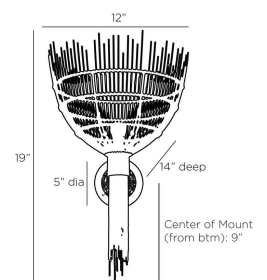

ABITHA SCONCE

DWS03  
 Natural Coco Midrib  
 H: 19 IN  
 W: 12 IN  
 D: 14 IN

Bring a hint of the islands to your abode with our thatched-roof inspired Abitha. A sustainable twist on a classic torchiere, lengths of natural coco rib rattan are woven together to create a textural form. Finished with irregular lengths at its base for interest and wrapped throughout with natural abaca. Finish will vary.