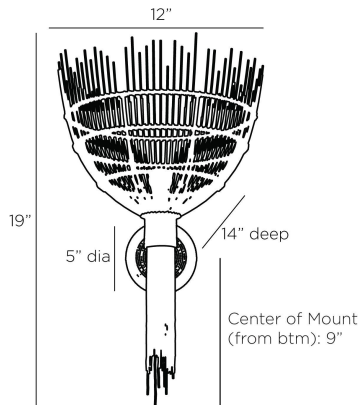

ARTERIOS

ABITHA SCNCE

DWS03
Natural, Coconut

Bring a hint of the islands to your abode with our thatched-roof inspired Abitha. A sustainable twist on a classic torchiere, lengths of natural coco rib rattan are woven together to create a textural form. Finished with irregular lengths at its base for interest and wrapped throughout with natural abaca. Finish will vary.

APPEARANCE

Materials	Coconut, Abaca
Finishes	Natural, Natural
Finish Will Vary	Yes
Top Coat/Sealant	No

DIMENSIONS

Overall	W: 12 in x D: 14 in x H: 19 in
Backplate	D: 1 in x Dia: 5.0 in
Wall Sconce Hanging Orientation	Horizontal and Vertical
Center of Mount from Bottom	H: 9 in

WIRING

Wire Rating	Indoor Only
Cord	0.5 FT, Black/White, SVT
Socket	1, Type B - E12
Suggested Bulb Type	G16.5
Maximum Wattage	40.0
Voltage	110-120 V

CERTIFICATIONS & COMPLIANCY

Certifications	Middle East, European Union, United Kingdom, Australia, Mexico, United States, Canada
Compliance	RoHS, UL/ETL, CB

SHIPPING

Product Weight	2.0 lbs
Gross Weight 1	8.0 lbs
Shipping Box 1	W: 13.0 in x D: 15.0 in x H: 9.5 in

ADDITIONAL INFO

Features	Sustainable

CONTRACT

Contract Suitability	Contract Suitable As Is