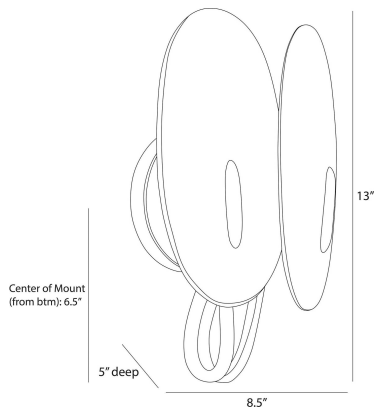

ARTERIO RS

IZARA SCONCE

DWI25
Mercury, Mercury Glass

Inspired by the rounded shape of a beetle's wings, dual ovals of glimmering mercury glass diffuse the light. Antique brass arms loop and twist, branching upwards from a round backplate. Brass accents secure each shade with style. Certified for damp locations and intended for interior use. Finish will vary.

APPEARANCE

Materials	Mercury Glass, Brass
Finishes	Mercury, Antique Brass
Finish Will Vary	Yes
Top Coat/Sealant	Yes

DIMENSIONS

Overall W: 8.5 in x D: 5 in x H: 13 in

WIRING

Wire Rating	Damp
Cord	1.5 FT, Clear/Silver, SVT
Socket	2, Type B - E12
Suggested Bulb Type	B8
Maximum Wattage	25.0
Voltage	110-120 V

CERTIFICATIONS & COMPLIANCY

Compliance RoHS

SHIPPING

Product Weight	3.8 lbs
Gross Weight 1	8.14 lbs
Shipping Box 1	W: 12.99 in x D: 13.78 in x H: 33.0 in

CONTRACT

Contract Suitability Contract Suitable As Is