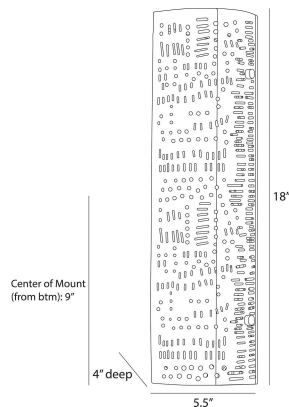

# ARTERIO RS

## JARRETT SCONCE

DWI24  
Antique Brass, Brass

A laser-cut sconce of antique brass is delicately pierced in a pattern that recalls tribal pottery. Designed to allow light to cast shadows across the surface, this enigmatic style holds two bulbs. Finish will vary. Certified for damp locations and intended for interior use.

### DIMENSIONS

Overall W: 5.5 in x D: 4 in x H: 18 in