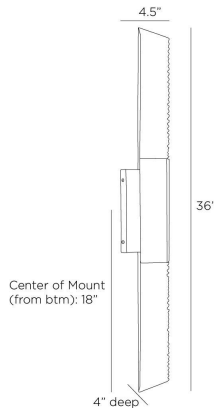

# ARTERIO RS

## FRANCISCO SCONCE

DWI21  
Burnt Iron, Iron

Contemporary mirrored architecture gets a literal edge with our burnt iron sconce. Brutalist-inspired sawtooth details are juxtaposed with a V-shaped grooved opening that allows light to highlight its blue-hued finish. Can be staged horizontally and vertically. Certified for damp locations and intended for interior use. Finish will vary.

### DIMENSIONS

Overall	W: 4.5 in x D: 4 in x H: 36 in
Backplate	W: 4 in x D: 1 in x H: 8 in
Wall Sconce Hanging Orientation	Horizontal and Vertical
Center of Mount from Bottom	H: 18 in
Mount	W: 4 in x H: 4 in

### SHIPPING

Product Weight	6.0 lbs
Gross Weight 1	7.6 lbs
Shipping Box 1	W: 5.5 in x D: 7.0 in x H: 39.25 in