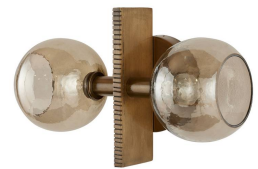

CHAMBERLIN SCONCE

DWI19  
Smoke Luster  
H: 8 IN  
W: 13 IN  
D: 5.5 IN

Easily placed horizontally or vertically, the Chamberlin is at home in a contemporary or industrial setting. Offering an alluring mix of antique brass-plated iron hardware and smoke luster glass, two globe lights are contrasted with a textural bar detail at the center. Finish will vary.