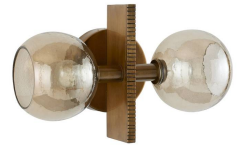

CHAMBERLIN SCONCE

DWI19  
Smoke Luster  
H: 8 IN  
W: 13 IN  
D: 5.5 IN

Easily placed horizontally or vertically, the Chamberlin is at home in a contemporary or industrial setting. Offering an alluring mix of antique brass-plated iron hardware and smoke luster glass, two globe lights are contrasted with a textural bar detail at the center. Finish will vary.