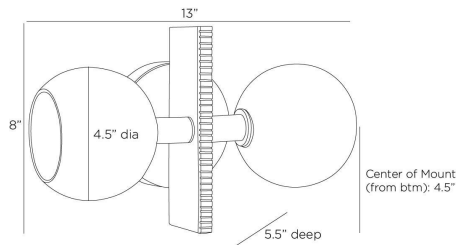

ARTERIO RS

CHAMBERLIN SCONCE

DWI19
Smoke, Glass

Easily placed horizontally or vertically, the Chamberlin is at home in a contemporary or industrial setting. Offering an alluring mix of antique brass-plated iron hardware and smoke luster glass, two globe lights are contrasted with a textural bar detail at the center. Finish will vary.

APPEARANCE

Materials	Glass, Iron
Finishes	Smoke, Antique Brass
Finish Will Vary	Yes
Top Coat/Sealant	No

DIMENSIONS

Overall	W: 13 in x D: 5.5 in x H: 8 in
Backplate	Dia: 5.0 in
Shade	Dia: 4.5 in
Wall Sconce Hanging Orientation	Horizontal and Vertical
Center of Mount from Bottom	H: 4.5 in

SHIPPING

Product Weight	4.0 lbs
Gross Weight 1	7.4 lbs
Shipping Box 1	W: 8.27 in x D: 9.06 in x H: 25.59 in

CONTRACT

Contract Suitability	Contract Suitable As Is
----------------------	-------------------------