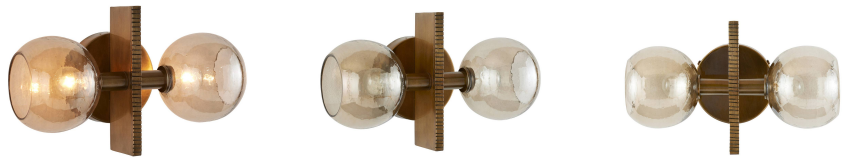

ARTERIO RS

CHAMBERLIN SCONCE

DWI19
Smoke, Glass

Easily placed horizontally or vertically, the Chamberlin is at home in a contemporary or industrial setting. Offering an alluring mix of antique brass-plated iron hardware and smoke luster glass, two globe lights are contrasted with a textural bar detail at the center. Finish will vary.

APPEARANCE

Materials	Glass, Iron
Finishes	Smoke, Antique Brass
Finish Will Vary	Yes
Top Coat/Sealant	No

DIMENSIONS

Overall	W: 13 in x D: 5.5 in x H: 8 in
Backplate	Dia: 5.0 in
Shade	Dia: 4.5 in
Wall Sconce Hanging Orientation	Horizontal and Vertical
Center of Mount from Bottom	H: 4.5 in

WIRING

Wire Rating	Damp
Cord	1 FT, Clear/Silver, SVT
Socket	2, Type B - E12
Suggested Bulb Type	G12
Maximum Wattage	25.0
Voltage	110-120 V

CERTIFICATIONS & COMPLIANCY

Certifications	Mexico, United States, Canada
Compliance	RoHS, UL/ETL