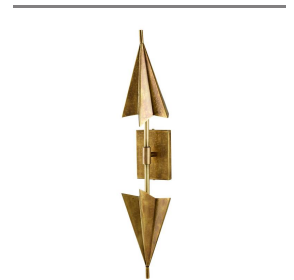

CANARY SCONCE

DW117  
 Antique Brass  
 H: 30.5 IN  
 W: 7 IN  
 D: 3.5 IN

Etched antique brass is folded and formed into the spear-like sconce. Recalling a paper airplane, the double arrow fixture casts emboldened shapes on the wall, making this style ideal for a corridor or hallway.