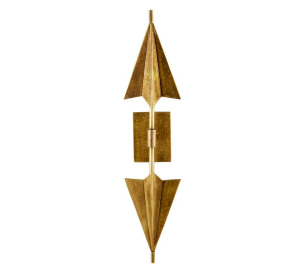

CANARY SCONCE

DW117  
 Antique Brass  
 H: 30.5 IN  
 W: 7 IN  
 D: 3.5 IN

Etched antique brass is folded and formed into the spear-like sconce. Recalling a paper airplane, the double arrow fixture casts emboldened shapes on the wall, making this style ideal for a corridor or hallway.