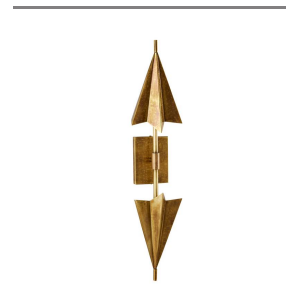

CANARY SCONCE

DW117  
 Antique Brass  
 H: 30.5 IN  
 W: 7 IN  
 D: 3.5 IN

Etched antique brass is folded and formed into the spear-like sconce. Recalling a paper airplane, the double arrow fixture casts emboldened shapes on the wall, making this style ideal for a corridor or hallway.