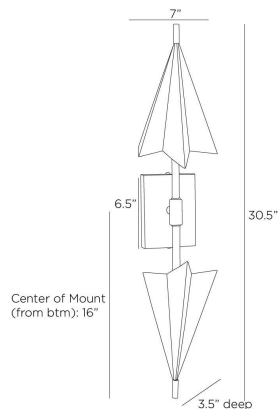

# ARTERIO RS

## CANARY SCONCE

DW117  
Antique Brass, Brass

Etched antique brass is folded and formed into the spear-like sconce. Recalling a paper airplane, the double arrow fixture casts emboldened shapes on the wall, making this style ideal for a corridor or hallway.

### DIMENSIONS

Overall	W: 7 in x D: 3.5 in x H: 30.5 in
Backplate	W: 5 in x D: 1 in x H: 6.5 in
Wall Sconce Hanging Orientation	Horizontal and Vertical
Center of Mount from Bottom	H: 16 in

### SHIPPING

Product Weight	4.2 lbs
Gross Weight 1	7.0 lbs
Shipping Box 1	W: 16.5 in x D: 9.5 in x H: 9.0 in