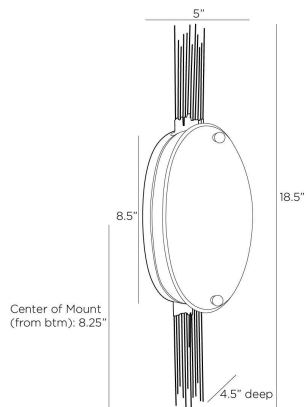

ARTERIO RS

ERNEST SCONCE

DW116
Clear, Glass

The shield-like Ernest casts an alluring mix of shadow and light wherever it is hung. Recalling a Brutalist brooch, a frame of natural iron, welded with antique-brass, seemingly “pierces” the fixture of clear seedy glass containing a single bulb. Antique brass rivet detail. Finish will vary.

APPEARANCE

Materials	Glass, Iron, Brass
Finishes	Clear, Natural, Antique Brass
Finish Will Vary	Yes
Top Coat/Sealant	No

DIMENSIONS

Overall	W: 5 in x D: 4.5 in x H: 18.5 in
Backplate	W: 4.5 in x D: 1 in x H: 8.5 in
Shade	W: 5 in x D: 1.5 in x H: 9 in
Wall Sconce Hanging Orientation	Horizontal and Vertical
Center of Mount from Bottom	H: 8.25 in

SHIPPING

Product Weight	3.3 lbs
Gross Weight 1	5.0 lbs
Shipping Box 1	W: 7.0 in x D: 20.5 in x H: 9.5 in

CONTRACT

Contract Suitability	Contract Suitable As Is
----------------------	-------------------------

REPLACEMENT PARTS

DW116GLS