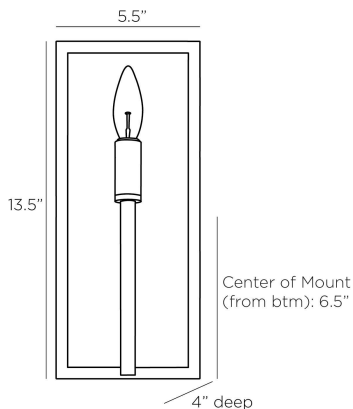

ARTERIO RS

AVANTI SCONCE

DW113
Brown, Suede

This transitional sconce pairs a textural brown suede backplate with an antique brass finished iron support and frame to intrigue the eye. Designed to perfectly highlight an elegant Edison bulb, accented with a scoreline finish below the bulb. Certified for damp locations and intended for interior use. Finish will vary.

APPEARANCE

Materials	Suede, Iron
Finishes	Brown, Antique Brass
Finish Will Vary	Yes
Top Coat/Sealant	Yes

DIMENSIONS

Overall	W: 5.5 in x D: 4 in x H: 13.5 in
Backplate	W: 5.5 in x D: 1 in x H: 13.5 in
Center of Mount from Bottom	H: 6.5 in
Mount	W: 4.5 in x H: 10.5 in

WIRING

Wire Rating	Damp
Cord	0.5 FT, Clear/Silver, SPT-2
Socket	1, Type B - E12
Suggested Bulb Type	B8
Maximum Wattage	40.0
Voltage	110-120 V

CERTIFICATIONS & COMPLIANCY

Certifications	Mexico, United States, Canada
Compliance	RoHS, UL/ETL

SHIPPING

Product Weight	3.6 lbs
Gross Weight 1	8.0 lbs
Shipping Box 1	W: 16.0 in x D: 14.5 in x H: 19.0 in

CONTRACT

Contract Suitability	Contract Suitable As Is
----------------------	-------------------------