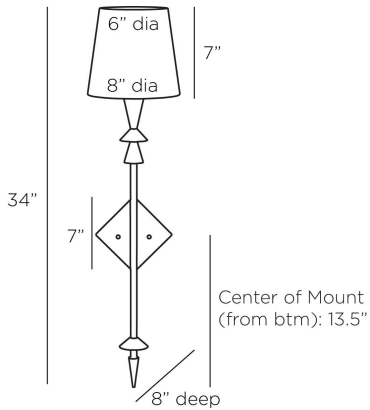

ARTERIO RS

ANTON SCONCE

DW112
Black Gesso, Aluminum

An Iron Age spear is the unlikely inspiration for our diamond-backed sconce of black gesso finish aluminum. Its unique finish and pointed support may also recall the rugged lines of a shanked fireplace poker. Topped with black gesso finished shade to keep the effect modern and moody. Certified for damp locations and intended for interior use. Finish will vary.

APPEARANCE

Materials	Aluminum
Finishes	Black Gesso
Finish Will Vary	Yes
Top Coat/Sealant	Yes

DIMENSIONS

Overall	W: 8 in x D: 8 in x H: 34 in
Backplate	W: 7 in x D: 0.5 in x H: 7 in
Shade Top	Dia: 6.0 in
Shade Side	H: 7 in
Shade Bottom	Dia: 8.0 in
Wall Sconce Hanging Orientation	Horizontal and Vertical
Center of Mount from Bottom	H: 13.5 in
Mount	W: 4 in x H: 3 in

WIRING

Wire Rating	Damp
Cord	0.5 FT, Clear/Silver, SPT-2
Socket	1, Type A - E26
Suggested Bulb Type	A19
Maximum Wattage	40.0
Voltage	110-120 V

CERTIFICATIONS & COMPLIANCY

Certifications	Mexico, United States, Canada
Compliance	RoHS, UL/ETL

SHIPPING

Product Weight	5.0 lbs
Gross Weight 1	20.94 lbs
Shipping Box 1	W: 14.7 in x D: 27.5 in x H: 31.1 in

CONTRACT

Contract Suitability	Contract Suitable As Is