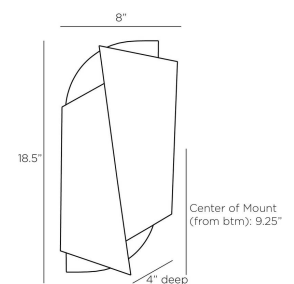

ALDRIDGE SCONCE

DW111
 Blackened Iron
 H: 18.5 IN
 W: 8 IN
 D: 4 IN

Playful intersecting planes of waxed blackened iron and black chiseled marble make an eye-catching mix in this modern sconce. Making the most of its intriguing lattice surface, it is designed so that light will reflect off the chiseled marble surface, delivering a soft and moody glow to any space. Certified for damp locations and intended for interior use. Finish will vary.