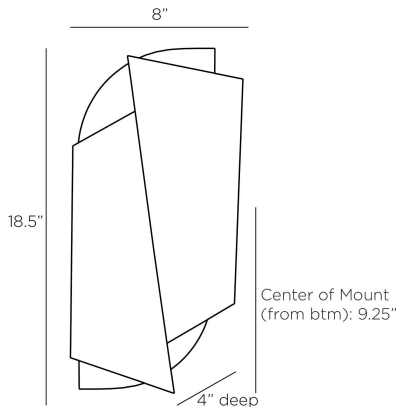

ARTERIO RS

ALDRIDGE SCNCE

DW111
Blackened Iron, Iron

Playful intersecting planes of waxed blackened iron and black chiseled marble make an eye-catching mix in this modern sconce. Making the most of its intriguing lattice surface, it is designed so that light will reflect off the chiseled marble surface, delivering a soft and moody glow to any space. Certified for damp locations and intended for interior use. Finish will vary.

APPEARANCE

Materials	Iron, Marble
Finishes	Blackened Iron, Black
Finish Will Vary	Yes
Top Coat/Sealant	Yes

DIMENSIONS

Overall	W: 8 in x D: 4 in x H: 18.5 in
Backplate	D: 1 in x Dia: 5.0 in
Wall Sconce Hanging Orientation	Horizontal and Vertical
Center of Mount from Bottom	H: 9.25 in

WIRING

Wire Rating	Damp
Cord	0.5 FT, Clear/Silver, SPT-2
Socket	2, Type B - E12
Suggested Bulb Type	B10
Maximum Wattage	25.0
Voltage	110-120 V

CERTIFICATIONS & COMPLIANCY

Certifications	Middle East, European Union, United Kingdom, Australia, Mexico, United States, Canada
Compliance	RoHS, UL/ETL, CB

SHIPPING

Product Weight	13.0 lbs
Gross Weight 1	18.74 lbs
Shipping Box 1	W: 7.1 in x D: 11.0 in x H: 21.3 in

ADDITIONAL INFO

Features	ADA
----------	-----

CONTRACT

Contract Suitability	Contract Suitable As Is
----------------------	-------------------------