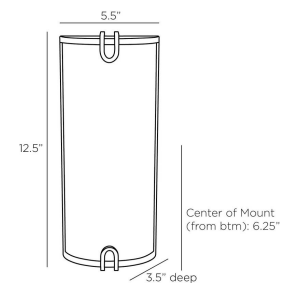

ADRIEL SCONCE

DWI10  
 Antique Brass,  
 Mercury Glass  
 H: 12.5 IN  
 W: 5.5 IN  
 D: 3.5 IN

Designed to recall antique theater lighting, the mesmerizing finish of Mercury glass makes this glass-shaded sconce a standout in any décor. Mounted in a frame of antique brass iron, it is sure to deliver the drama. Certified for damp locations and intended for interior use. Finish will vary.