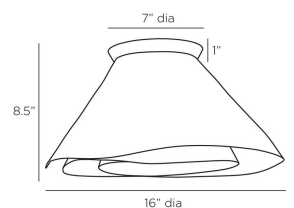

ARDEN SCONCE/CEILING MOUNT

DWI07
 Vintage Brass
 H: 16 IN
 W: 16 IN
 D: 8.5 IN

The captivating spirals found in sacred geometry inspired our spiral-shaped Arden. Its organic form projects light in between layers, allowing it to play on the vintage brass surface. This clever design can be used as a flush mount or as a sconce. Certified for damp locations and intended for interior use. Finish will vary.