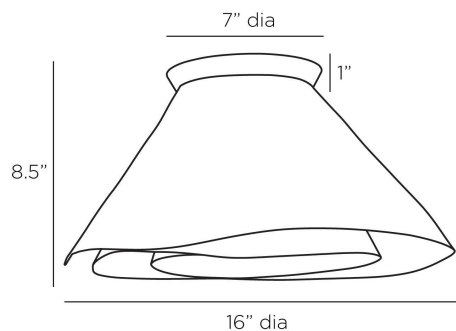

ARTERIO RS

ARDEN SCONCE/CEILING MOUNT

DWI07
Vintage Brass, Brass

The captivating spirals found in sacred geometry inspired our spiral-shaped Arden. Its organic form projects light in between layers, allowing it to play on the vintage brass surface. This clever design can be used as a flush mount or as a sconce. Certified for damp locations and intended for interior use. Finish will vary.

APPEARANCE

Materials	Brass
Finishes	Vintage Brass
Finish Will Vary	Yes
Top Coat/Sealant	Yes

DIMENSIONS

Overall	W: 16 in x D: 8.5 in x H: 16 in
Backplate	D: 1 in x H: 7 in
Wall Sconce Hanging Orientation	Horizontal and Vertical
Center of Mount from Bottom	H: 8 in

WIRING

Wire Rating	Damp
Cord	0.5 FT, Clear/Silver, SPT-2
Socket	1, Type A - E26
Suggested Bulb Type	G25
Maximum Wattage	60.0
Voltage	110-120 V

CERTIFICATIONS & COMPLIANCY

Certifications	Middle East, European Union, United Kingdom, Australia, Mexico, United States, Canada
Compliance	RoHS, UL/ETL, CB

SHIPPING

Product Weight	5.6 lbs
Gross Weight 1	11.9 lbs
Shipping Box 1	W: 21.0 in x D: 20.5 in x H: 12.5 in

CONTRACT

Contract Suitability	Contract Suitable As Is
----------------------	-------------------------