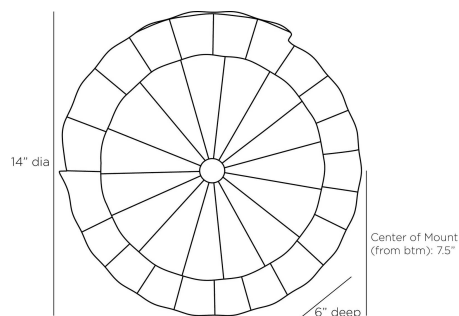

ARTERIO RS

ANNABETH SCONCE

DWI06
Vintage Brass, Brass

The natural fluted texture of ginkgo leaves informed our organically appealing fixture of vintage brass. The Annabeth has two staggered layers delivering an extra play of light and shadow. This clever design can be used as a flush mount or as a sconce. Certified for damp locations and intended for interior use. Finish will vary.

APPEARANCE

Materials	Brass
Finishes	Vintage Brass
Finish Will Vary	Yes
Top Coat/Sealant	Yes

DIMENSIONS

Overall	D: 6 in x Dia: 14.0 in
Backplate	D: 1 in x Dia: 4.5 in
Wall Sconce Hanging Orientation	Horizontal and Vertical
Center of Mount from Bottom	H: 7.5 in

SHIPPING

Product Weight	7.0 lbs
Gross Weight 1	9.2 lbs
Shipping Box 1	W: 11.0 in x D: 18.0 in x H: 20.0 in

CONTRACT

Contract Suitability	Contract Suitable As Is
----------------------	-------------------------