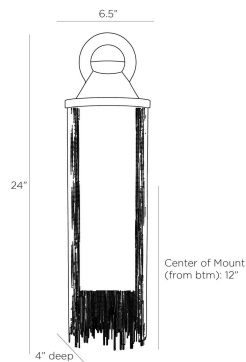

# ARTERIO RS

## VANKO SCONCE

DWI05  
Vintage Brass, Brass

Art Deco style and a nod to Mesoamerican art, provided inspiration for the tasseled Vanko sconce. The statement piece is created with a cast, antique brass head, in an Aztec-style silhouette, and a fall of fringe created in antique-brass iron. Finish will vary. Certified for damp locations and intended for interior use.

### DIMENSIONS

Overall	W: 6.5 in x D: 4 in x H: 24 in
Backplate	W: 4.5 in x D: 0.5 in x H: 15 in
Center of Mount from Bottom	H: 12 in
Mount	W: 4 in x H: 14.5 in