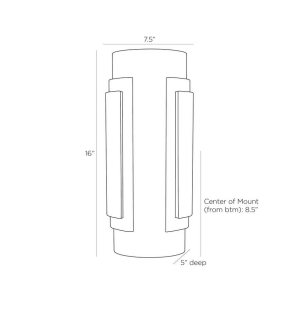

VIVIAN SCONCE

DWI03
 Champagne
 H: 16 IN
 W: 7.5 IN
 D: 5 IN

A layered composition of textured champagne and smoke glass create the moody and magical Vivian sconce. Inspired by jewelry, the arrangement features overlapping glass sleeves in staggered sizes, with bronze iron forming a cuff around the glass column. Certified for damp locations and intended for interior use.