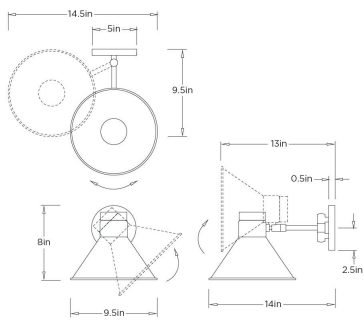

ARTERIOS

LANE SCONCE

DWC98 LANE SCONCE

ARTERIOS

DWC98
Bronze, Iron

The Lane showcases a schoolhouse mid-century inspired shade in a new finish of rubbed bronze-plated iron. Delivering a retro yet modern look, an antique brass-plated iron frame contrasts the dark shade. An articulated arm pivots side to side, up and down, allowing the choice of light direction. Certified for damp locations and intended for interior use. Finish will vary.

APPEARANCE

Materials	Iron, Iron
Finishes	Bronze, Antique Brass
Finish Will Vary	Yes
Top Coat/Sealant	Yes

DIMENSIONS

Overall Adjustable	W: 9.5-14.5 in x D: 10-15 in x H: 8-9.5 in
Arm	W: 0.5 in x D: 6 in x H: 0.5 in
Backplate	D: 1 in x Dia: 5.0 in
Shade	Dia: 9.5 in x H: 8 in
Center of Mount from Bottom	H: 2.5 in
Mount	Dia: 4.5 in

WIRING

Wire Rating	Damp
Cord	1 FT, Black, SVT
Socket	1, Type A - E26
Suggested Bulb Type	A19
Maximum Wattage	60.0
Voltage	110-120 V

CERTIFICATIONS & COMPLIANCY

Certifications	Mexico, United States, Canada
Compliance	RoHS, UL/ETL

SHIPPING

Product Weight	3.0 lbs
Gross Weight 1	4.2 lbs
Shipping Box 1	W: 27.46 in x D: 14.96 in x H: 33.46 in

CONTRACT

Contract Suitability	Contract Suitable As Is
----------------------	-------------------------