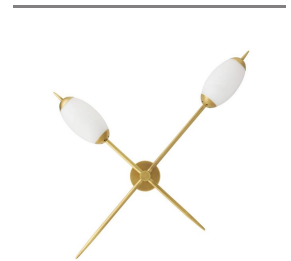

NATALIA SCONCE

DWC95  
 Antique Brass  
 H: 39 IN  
 D: 5.5 IN

Dual matte swirl glass globes topped by rotating antique brass-plated iron supports, the fixtures can be adjusted to mirror one another when hung in a pair on either side of a vanity or corridor. Certified for damp locations and intended for interior use. Finish will vary.

DWC95 NATALIA SCONCE ARTERIOS