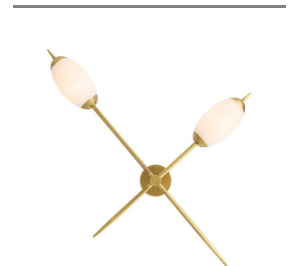

NATALIA SCONCE

DWC95  
 Antique Brass  
 H: 39 IN  
 D: 5.5 IN

Dual matte swirl glass globes topped by rotating antique brass-plated iron supports, the fixtures can be adjusted to mirror one another when hung in a pair on either side of a vanity or corridor. Certified for damp locations and intended for interior use. Finish will vary.

DWC95 NATALIA SCONCE ARTERIOS