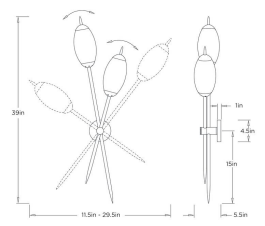

NATALIA SCONCE

DWC95  
 Antique Brass  
 H: 39 IN  
 D: 5.5 IN

Dual matte swirl glass globes topped by rotating antique brass-plated iron supports, the fixtures can be adjusted to mirror one another when hung in a pair on either side of a vanity or corridor. Certified for damp locations and intended for interior use. Finish will vary.

DWC95 NATALIA SCONCE ARTERIOS