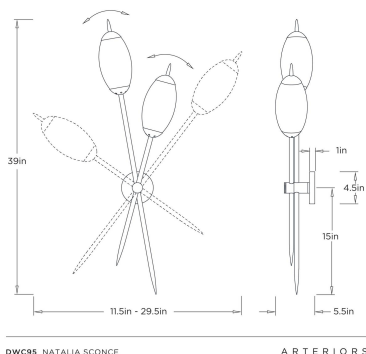

# ARTERIO RS

## NATALIA SCONCE

DWC95  
Antique Brass, Iron

Dual matte swirl glass globes topped by rotating antique brass-plated iron supports, the fixtures can be adjusted to mirror one another when hung in a pair on either side of a vanity or corridor. Certified for damp locations and intended for interior use. Finish will vary.

### DIMENSIONS

Overall	D: 5.5 in x H: 39 in
Overall Adjustable	W: 11.5-29.5 in
Backplate	Dia: 4.5 in
Wall Sconce Hanging Orientation	Horizontal and Vertical
Center of Mount from Bottom	H: 15 in
Mount	Dia: 4.0 in