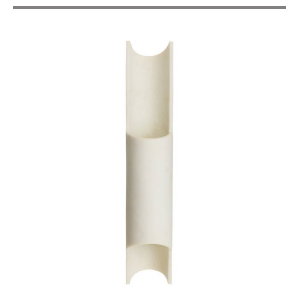

MATTHEW SCONCE

DWC94  
Ivory  
H: 26.5 IN  
W: 5.5 IN  
D: 6.5 IN

The curved lines of architectural arches find their match in this ivory riverstone composite sconce. Mounted on a rectangular backplate of English bronze-plated steel, this ivory-hued light's cut-out effect allows light to be gently projected both upwards and downwards, making it a dramatic option when hung in multiples or a pair. Finish will vary.