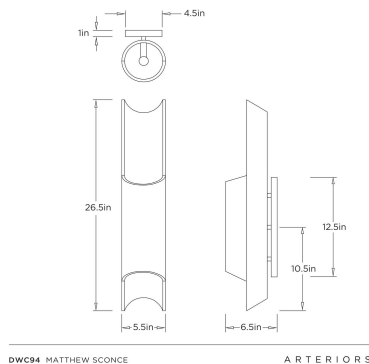

ARTERIO RS

MATTHEW SCONCE

DWC94
Ivory, Riverstone

The curved lines of architectural arches find their match in this ivory riverstone composite sconce. Mounted on a rectangular backplate of English bronze-plated steel, this ivory-hued light's cut-out effect allows light to be gently projected both upwards and downwards, making it a dramatic option when hung in multiples or a pair. Finish will vary.

APPEARANCE

Materials	Riverstone, Steel
Finishes	Ivory, English Bronze
Finish Will Vary	Yes
Top Coat/Sealant	Yes

DIMENSIONS

Overall	W: 5.5 in x D: 6.5 in x H: 26.5 in
Backplate	W: 4.5 in x D: 1 in x H: 12.5 in
Wall Sconce Hanging Orientation	Horizontal and Vertical
Center of Mount from Bottom	H: 10.5 in
Mount	W: 4.5 in x D: 1 in x H: 11.5 in

WIRING

Wire Rating	Indoor Only
Cord	0.5 FT, Black/White, SVT
Socket	2, Type B - E12
Suggested Bulb Type	T6
Maximum Wattage	25.0
Voltage	110-120 V

CERTIFICATIONS & COMPLIANCY

Certifications	Middle East, European Union, United Kingdom, Mexico, United States, Canada
Compliance	RoHS, UL/ETL, CB

SHIPPING

Product Weight	9.7 lbs
Gross Weight 1	17.7 lbs
Shipping Box 1	W: 12.5 in x D: 12.5 in x H: 32.5 in

CONTRACT

Contract Suitability	Contract Suitable As Is
----------------------	-------------------------