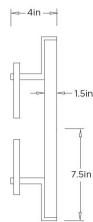

ARTERIOS

LOGAN SCONCE

DWC88 LOGAN SCONCE

ARTERIOS

DWC88
Seedy Slump, Glass

Drawing inspiration from the phases of the moon this unique sconce features stacked semi-circles of seeded slump glass that are clasped to a stepped backplate of English bronze-plated iron. Geometric layering allows the light to radiate from the wall. Certified for damp locations and intended for interior use. Finish will vary.

APPEARANCE

Materials	Glass, Iron
Finishes	Seedy Slump, English Bronze
Finish Will Vary	Yes
Top Coat/Sealant	Yes

DIMENSIONS

Overall	W: 9 in x D: 4 in x H: 15.5 in
Backplate	W: 6 in x D: 1 in x H: 14.5 in
Wall Sconce Hanging Orientation	Horizontal and Vertical
Center of Mount from Bottom	H: 7.5 in
Mount	W: 5.5 in x H: 5.5 in

CERTIFICATIONS & COMPLIANCY

Certifications	Mexico, United States, Canada
Compliance	RoHS, UL/ETL

SHIPPING

Product Weight	8.2 lbs
Gross Weight 1	16.2 lbs
Shipping Box 1	W: 12.0 in x D: 18.0 in x H: 9.0 in