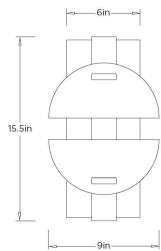

ARTERIOS

LOGAN SCONCE

DWC88 LOGAN SCONCE

ARTERIOS

DWC88
Seedy Slump, Glass

Drawing inspiration from the phases of the moon this unique sconce features stacked semi-circles of seeded slump glass that are clasped to a stepped backplate of English bronze-plated iron. Geometric layering allows the light to radiate from the wall. Certified for damp locations and intended for interior use. Finish will vary.

APPEARANCE

Materials	Glass, Iron
Finishes	Seedy Slump, English Bronze
Finish Will Vary	Yes
Top Coat/Sealant	Yes

DIMENSIONS

Overall	W: 9 in x D: 4 in x H: 15.5 in
Backplate	W: 6 in x D: 1 in x H: 14.5 in
Wall Sconce Hanging Orientation	Horizontal and Vertical
Center of Mount from Bottom	H: 7.5 in
Mount	W: 5.5 in x H: 5.5 in

WIRING

Wire Rating	Damp
Cord	0.5 FT, Black/White, SVT
Socket	2, Integrated LED
Maximum Wattage	8.0
Voltage	110-120 V
LED Color Temperature	2700K
LED Compatible Dimmer	Non-Dimmable
LED CRI	90+
LED Lifespan (Hours)	30,000
Spare Driver Included	No

CERTIFICATIONS & COMPLIANCY

Certifications	Mexico, United States, Canada
Compliance	RoHS, UL/ETL

SHIPPING

Product Weight	8.2 lbs
Gross Weight 1	16.2 lbs
Shipping Box 1	W: 12.0 in x D: 18.0 in x H: 9.0 in

CONTRACT

Contract Suitability	Contract Suitable As Is

REPLACEMENT PARTS

DS12W12