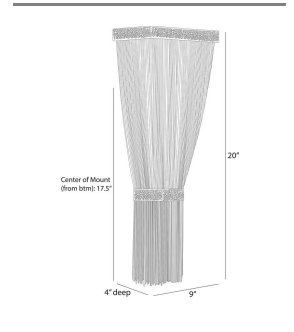

JENESSA SCONCE

DWC82  
 Chattered Brass, Navy  
 Microfiber  
 H: 20 IN  
 W: 9 IN  
 D: 4 IN

A lavish tassel of navy microfiber is hung in textured metal framing, allowing the warm glow of LED light to project upwards. This sophisticated style is cinched with a matching chattered antique brass detail, adding to its jewel-like appeal. Certified for damp locations and intended for interior use.