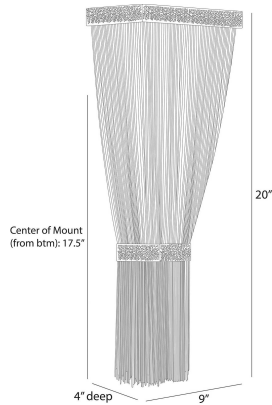

ARTERIO RS

JENESSA SCONCE

DWC82
Navy, Microfiber

A lavish tassel of navy microfiber is hung in textured metal framing, allowing the warm glow of LED light to project upwards. This sophisticated style is cinched with a matching chattered antique brass detail, adding to its jewel-like appeal. Certified for damp locations and intended for interior use.

APPEARANCE

Materials	Microfiber, Brass
Finishes	Navy, Antique Brass
Finish Will Vary	No
Top Coat/Sealant	No

DIMENSIONS

Overall W: 9 in x D: 4 in x H: 20 in

WIRING

Wire Rating	Damp
Cord	0.5 FT, Black/White, SVT
Socket	1, Integrated LED
Suggested Bulb Type	LED ONLY
Maximum Wattage	4.0
Voltage	110-120 V
LED Color Temperature	2700K
LED Compatible Dimmer	0-10 V Dimmer
LED CRI	90+
LED Lifespan (Hours)	30,000
Spare Driver Included	No

CERTIFICATIONS & COMPLIANCY

Certifications	Mexico, United States, Canada
Compliance	RoHS, UL/ETL

SHIPPING

Product Weight	2.4 lbs
Gross Weight 1	3.06 lbs
Shipping Box 1	W: 5.7 in x D: 7.28 in x H: 11.81 in