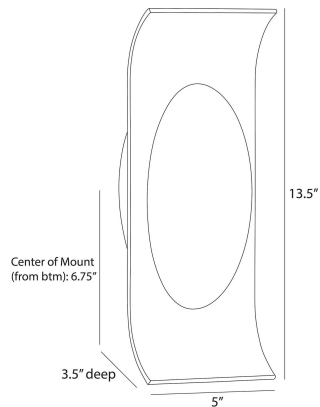

ARTERIO RS

JETER SCONCE

DWC79
Bone, Bone

An equestrian-inspired sconce of bone leather adds a masculine appeal to any study or vanity. Centered by an oval opal globe, this minimalist style is even more dynamic when staged in a pair. Finish will vary. Certified for damp locations and intended for interior use.

APPEARANCE

Materials	Bone, Glass
Finishes	Bone, Opal
Finish Will Vary	Yes
Top Coat/Sealant	No

DIMENSIONS

Overall	W: 5 in x D: 3.5 in x H: 13.5 in
Backplate	W: 4.5 in x D: 1 in x H: 8 in
Wall Sconce Hanging Orientation	Horizontal and Vertical
Center of Mount from Bottom	H: 6.75 in

WIRING

Wire Rating	Damp
Cord	1 FT, Black/White, SVT
Socket	1, Integrated LED
Suggested Bulb Type	LED ONLY
Maximum Wattage	2.0
Voltage	110-120 V
LED Color Temperature	2700K
LED Compatible Dimmer	0-10 V Dimmer
LED CRI	90+
LED Lifespan (Hours)	20,000
Spare Driver Included	No

CERTIFICATIONS & COMPLIANCY

Certifications	Mexico, United States, Canada
Compliance	RoHS, UL/ETL

SHIPPING

Product Weight	5.0 lbs
Gross Weight 1	6.17 lbs
Shipping Box 1	W: 10.4 in x D: 16.3 in x H: 9.4 in

CONTRACT

Contract Suitability	Contract Suitable As Is

REPLACEMENT PARTS

DWC78GLS