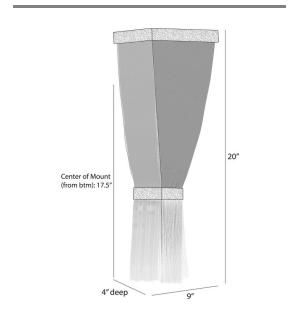

JENESSA SCONCE

DWC72
 Chattered Brass, Ivory
 Microfiber
 H: 20 IN
 W: 9 IN
 D: 4 IN

A lavish tassel of ivory microfiber is set in a textured metal framing, allowing the warm glow of LED light to project upwards. This sophisticated style is cinched with a matching chattered antique brass detail, adding to its jewel-like appeal. Certified for damp locations and intended for interior use.