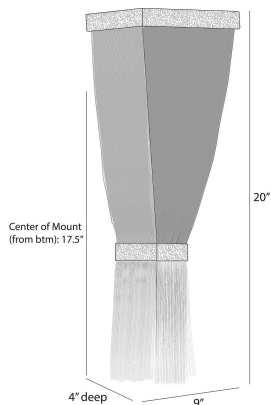

## JENESSA SCONCE

DWC72  
Ivory, Microfiber

A lavish tassel of ivory microfiber is set in a textured metal framing, allowing the warm glow of LED light to project upwards. This sophisticated style is cinched with a matching chattered antique brass detail, adding to its jewel-like appeal. Certified for damp locations and intended for interior use.

### DIMENSIONS

Overall W: 9 in x D: 4 in x H: 20 in