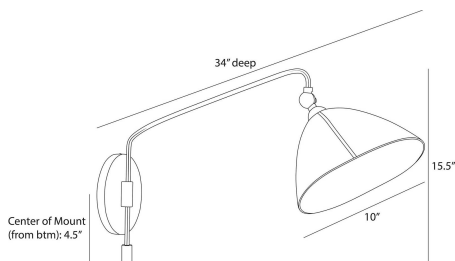

ARTERIOS

INLET SCONCE

DWC71
Ivory, Faux Shagreen Leather

Faux shagreen embossed leather is carefully shaped and stitched to form the rounded shade of the Inlet sconce. The adjustable shade hangs from a linear arm of English bronze-plated steel designed to be swung from left to right for the ideal amount of light. Finish will vary. Certified for damp locations and intended for interior use.

APPEARANCE

Materials	Faux Shagreen Leather, Steel
Finishes	Ivory, English Bronze
Finish Will Vary	Yes
Top Coat/Sealant	No

DIMENSIONS

Overall	W: 10 in x D: 21 in x H: 15.5 in
Overall Adjustable	W: 10"-27 in x D: 21"-30 in
Backplate	W: 5 in x D: 1 in x H: 6.5 in

SHIPPING

Product Weight	3.1 lbs
Gross Weight 1	5.89 lbs
Shipping Box 1	W: 7.28 in x D: 12.0 in x H: 24.6 in

CONTRACT

Contract Suitability	Contract Suitable As Is
----------------------	-------------------------