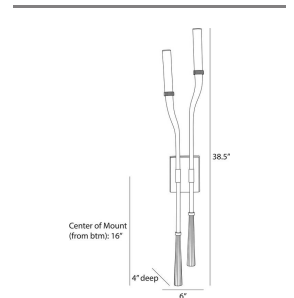

ITALO SCONCE

DWC70
 Antique Brass, Clear
 Crystal
 H: 38.5 IN
 W: 6 IN
 D: 4 IN

With its elongated form inspired by the struts of a deer, this classical style of antique brass-plated steel exudes an animalistic energy. This classically luxurious fixture is capped with dual cylinders of clear crystal and secured to the wall by an antique brass-plated steel back plate. Certified for damp locations and intended for interior use.