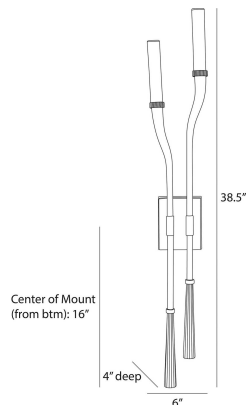

ARTERIO RS

ITALO SCONCE

DWC70
Clear, Crystal

With its elongated form inspired by the struts of a deer, this classical style of antique brass-plated steel exudes an animalistic energy. This classically luxurious fixture is capped with dual cylinders of clear crystal and secured to the wall by an antique brass-plated steel back plate. Certified for damp locations and intended for interior use.

APPEARANCE

Materials	Crystal, Steel
Finishes	Clear, Antique Brass
Finish Will Vary	No
Top Coat/Sealant	Yes

DIMENSIONS

Overall	W: 6 in x D: 4 in x H: 38.5 in
Backplate	W: 4.5 in x D: 1.5 in x H: 5.5 in

WIRING

Wire Rating	Damp
Cord	1 FT, Black/White, SVT
Socket	2, Integrated LED
Suggested Bulb Type	LED ONLY
Maximum Wattage	1.0
Voltage	110-120 V
LED Color Temperature	2700K
LED Compatible Dimmer	0-10 V Dimmer
LED CRI	90+
LED Lifespan (Hours)	20,000
LED Lumens	1,008LM
Spare Driver Included	No

CERTIFICATIONS & COMPLIANCY

Compliance	RoHS
------------	------

SHIPPING

Product Weight	8.1 lbs
Gross Weight 1	10.14 lbs
Shipping Box 1	W: 15.4 in x D: 27.6 in x H: 7.3 in

ADDITIONAL INFO

Features	ADA
----------	-----