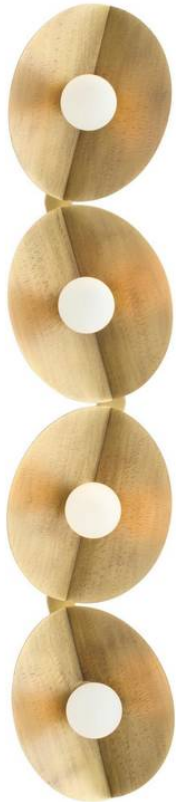

ITZIA SCONCE

Bent metal dishes of hammered antique brass twist in alternate directions to lend a playful energy to the Itzia. This sculptural style can be mounted horizontally or vertically, giving it versatility. Finish will vary. Certified for damp locations and intended for interior use.

DWC69
 Antique Hammered
 Brass
 H: 28.5 IN
 W: 6 IN
 D: 4.5 IN