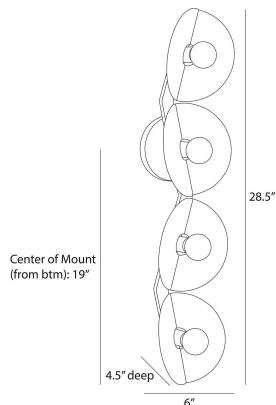

# ARTERIO RS

## ITZIA SCONCE

DWC69  
Antique Brass, Brass

Bent metal dishes of hammered antique brass twist in alternate directions to lend a playful energy to the Itzia. This sculptural style can be mounted horizontally or vertically, giving it versatility. Finish will vary. Certified for damp locations and intended for interior use.

### DIMENSIONS

Overall W: 6 in x D: 4.5 in x H: 28.5 in

### SHIPPING

Product Weight	3.8 lbs
Gross Weight 1	5.34 lbs
Shipping Box 1	W: 7.48 in x D: 8.85 in x H: 31.49 in