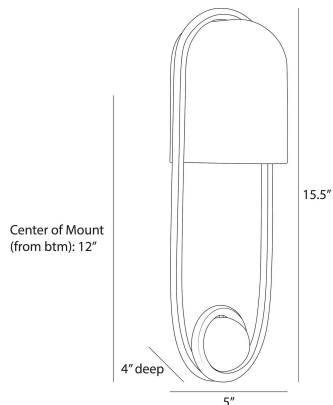

# ARTERIO RS

## ILMA SCONCE

DWC68  
English Bronze, Steel

A stirrup-shaped sconce captures a white and gray marble sphere in a loop of English bronze-plated steel. The hooded chattered English bronze-plated steel silhouette was devised to deliver a moody wash of light across the wall and can be staged in multiples for brighter illumination. Finish will vary. Certified for damp locations and intended for interior use.

### DIMENSIONS

Overall	W: 5 in x D: 4 in x H: 15.5 in
Backplate	W: 4 in x D: 5 in x H: 6 in
Center of Mount from Bottom	H: 12 in

### SHIPPING

Product Weight	2.9 lbs
Gross Weight 1	4.19 lbs
Shipping Box 1	W: 7.7 in x D: 19.3 in x H: 8.7 in