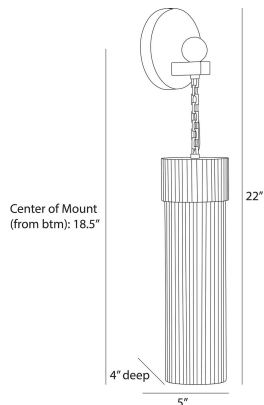

ARTERIOS

JAYCE SCONCE

DWC65
Frosted, Glass

An elegant twist on the traditional pendant, this antique brass-plated steel sconce features a chain drop that suspends a frosted glass shade. Accented with chattered brass details that mirror the glass's ribbed texture, this free-hanging style is even more dynamic when displayed in multiples. Certified for damp locations and intended for interior use.

APPEARANCE

Materials	Glass, Steel
Finishes	Frosted, Antique Brass
Finish Will Vary	No
Top Coat/Sealant	Yes

DIMENSIONS

Overall	W: 5 in x D: 4 in x H: 22 in
Backplate	D: 1 in x Dia: 5.0 in
Shade	Dia: 3.5 in x H: 10.5 in
Center of Mount from Bottom	H: 18.5 in
Mount	Dia: 4.5 in

WIRING

Wire Rating	Damp
Cord	1 FT, Black/White, SVT
Socket	1, Type B - E12
Suggested Bulb Type	T6
Maximum Wattage	60.0
Voltage	110-120 V

CERTIFICATIONS & COMPLIANCY

Certifications	Middle East, European Union, United Kingdom, Mexico, United States, Canada
Compliance	RoHS, UL/ETL, CB

SHIPPING

Product Weight	4.6 lbs
Gross Weight 1	6.39 lbs
Shipping Box 1	W: 14.2 in x D: 18.5 in x H: 9.0 in

ADDITIONAL INFO

Features	ADA
----------	-----

CONTRACT

Contract Suitability	Contract Suitable As Is
----------------------	-------------------------