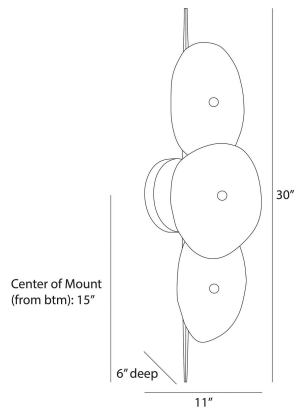

ARTERIO RS

KYLIE SCONCE

DWC64
White Glaze, Glass

A slim kabob-like backplate lends a pierced effect to shades of hand-blown white glazed glass. Offering a mix of transparency and opacity, each free-form shape is secured with a steel antique brass finial detail and will differ slightly from fixture to fixture. Finish will vary. Certified for damp locations and intended for interior use.

APPEARANCE

Materials	Glass, Steel
Finishes	White Glaze, Antique Brass
Finish Will Vary	Yes
Top Coat/Sealant	Yes

DIMENSIONS

Overall	W: 11 in x D: 6 in x H: 30 in
Backplate	D: 1 in x Dia: 6.0 in
Wall Sconce Hanging Orientation	Horizontal and Vertical
Center of Mount from Bottom	H: 15 in
Mount	Dia: 5.5 in

WIRING

Wire Rating	Damp
Cord	1 FT, Black/White, SVT
Socket	2, Type B - E12
Suggested Bulb Type	T6
Maximum Wattage	60.0
Voltage	110-120 V

CERTIFICATIONS & COMPLIANCY

Certifications	Middle East, European Union, United Kingdom, Mexico, United States, Canada
Compliance	RoHS, UL/ETL, CB

SHIPPING

Product Weight	8.3 lbs
Gross Weight 1	11.68 lbs
Shipping Box 1	W: 13.19 in x D: 33.27 in x H: 12.8 in

CONTRACT

Contract Suitability	Contract Suitable As Is
----------------------	-------------------------