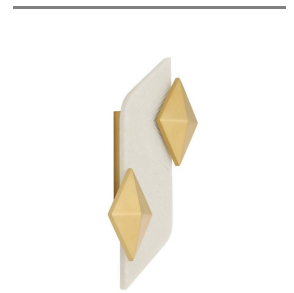

JENNER SCONCE

DWC63
 Ivory Ricestone
 Composite, Antique
 Brass Steel
 H: 21 IN
 W: 12 IN
 D: 3.5 IN

Designed to deliver a wash of light to the wall, double diamonds of antique brass-plated steel clamp at either side of an ivory ricestone composite plate. The graphic line texture adds geometric interest when illuminated. Finish will vary. Certified for damp locations and intended for interior use.