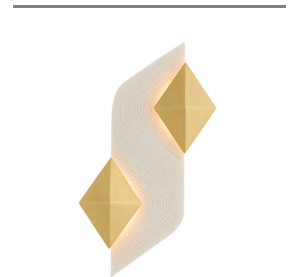

JENNER SCONCE

DWC63
 Ivory Ricestone
 Composite, Antique
 Brass Steel
 H: 21 IN
 W: 12 IN
 D: 3.5 IN

Designed to deliver a wash of light to the wall, double diamonds of antique brass-plated steel clamp at either side of an ivory ricestone composite plate. The graphic line texture adds geometric interest when illuminated. Finish will vary. Certified for damp locations and intended for interior use.