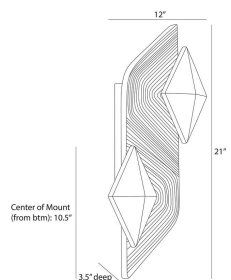

JENNER SCONCE

DWC63
 Ivory Ricestone
 Composite, Antique
 Brass Steel
 H: 21 IN
 W: 12 IN
 D: 3.5 IN

Designed to deliver a wash of light to the wall, double diamonds of antique brass-plated steel clamp at either side of an ivory ricestone composite plate. The graphic line texture adds geometric interest when illuminated. Finish will vary. Certified for damp locations and intended for interior use.