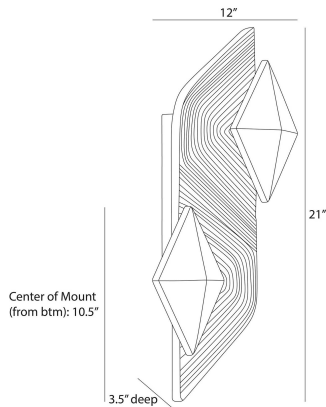

ARTERIO RS

JENNER SCONCE

DWC63
Ivory, Ricestone

Designed to deliver a wash of light to the wall, double diamonds of antique brass-plated steel clamp at either side of an ivory ricestone composite plate. The graphic line texture adds geometric interest when illuminated. Finish will vary. Certified for damp locations and intended for interior use.

APPEARANCE

Materials	Ricestone, Steel
Finishes	Ivory, Antique Brass
Finish Will Vary	Yes
Top Coat/Sealant	Yes

DIMENSIONS

Overall	W: 12 in x D: 3.5 in x H: 21 in
Backplate	W: 5 in x D: 1 in x H: 11 in
Center of Mount from Bottom	H: 10.5 in
Mount	W: 4.5 in x H: 10.5 in