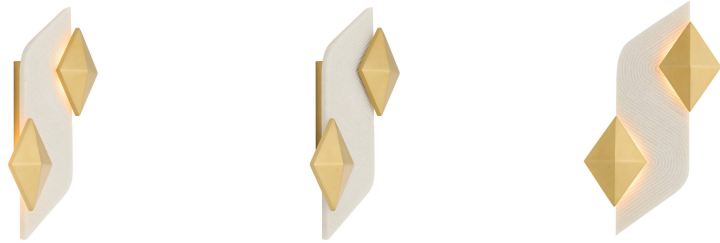

ARTERIO RS

JENNER SCONCE

DWC63
Ivory, Ricestone

Designed to deliver a wash of light to the wall, double diamonds of antique brass-plated steel clamp at either side of an ivory ricestone composite plate. The graphic line texture adds geometric interest when illuminated. Finish will vary. Certified for damp locations and intended for interior use.

APPEARANCE

Materials	Ricestone, Steel
Finishes	Ivory, Antique Brass
Finish Will Vary	Yes
Top Coat/Sealant	Yes

DIMENSIONS

Overall	W: 12 in x D: 3.5 in x H: 21 in
Backplate	W: 5 in x D: 1 in x H: 11 in
Center of Mount from Bottom	H: 10.5 in
Mount	W: 4.5 in x H: 10.5 in