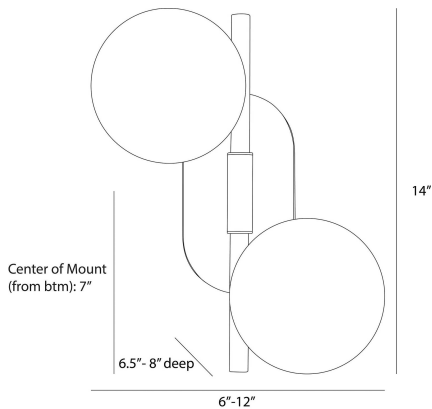

ARTERIO RS

JULIE SCONCE

DWC61
Matte White Texture, Glass

Like the moon orbiting around a planet, double globes of matte white textured glass offer a lunar allure. Finished with a stony coral texture, this clever celestial-inspired fixture's globes can be rotated left or right to deliver light where it is needed most. Mounted on a backplate of English bronze-plated steel. Finish will vary. Certified for damp locations and intended for interior use.

APPEARANCE

Materials	Glass, Steel
Finishes	Matte White Texture, English Bronze
Finish Will Vary	Yes
Top Coat/Sealant	Yes

DIMENSIONS

Overall	H: 14 in
Overall Adjustable	W: 6-12 in x D: 6.5-8 in
Backplate	W: 4.5 in x D: 1 in x H: 8 in
Globe	Dia: 6.0 in
Center of Mount from Bottom	H: 7 in
Mount	W: 4 in x H: 7.5 in

SHIPPING

Product Weight	3.76 lbs
Gross Weight 1	5.16 lbs
Shipping Box 1	W: 8.26 in x D: 13.78 in x H: 16.93 in

CONTRACT

Contract Suitability	Contract Suitable As Is
----------------------	-------------------------