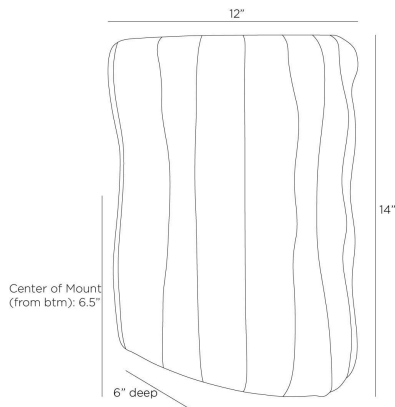

ARTERIO RS

FAMOSO SCONCE

DWC58
Ivory, Faux Vellum

Faux ivory vellum is stretched over a ribbed framework of antique brass-plated steel to form a curvaceous sconce. The simple yet gestural form allows illumination to take center stage. Certified for damp locations and intended for interior use. Finish will vary.

APPEARANCE

Materials	Faux Vellum, Steel
Finishes	Ivory, Antique Brass
Finish Will Vary	Yes
Top Coat/Sealant	Yes

DIMENSIONS

Overall	W: 12 in x D: 6 in x H: 14 in
Backplate	W: 4.5 in x D: 0.5 in x H: 9 in
Wall Sconce Hanging Orientation	Horizontal and Vertical
Center of Mount from Bottom	H: 6.5 in
Mount	Dia: 4.0 in

WIRING

Wire Rating	Damp
Cord	0.5 FT, Black/White, SVT
Socket	2, Type B - E12
Suggested Bulb Type	B10
Maximum Wattage	25.0
Voltage	110-120 V

CERTIFICATIONS & COMPLIANCY

Certifications	Middle East, European Union, United Kingdom, Australia, Mexico, United States, Canada
Compliance	RoHS, UL/ETL, CB

SHIPPING

Product Weight	2.3 lbs
Gross Weight 1	4.0 lbs
Shipping Box 1	W: 16.54 in x D: 7.28 in x H: 14.17 in

CONTRACT

Contract Suitability	Contract Suitable As Is
----------------------	-------------------------